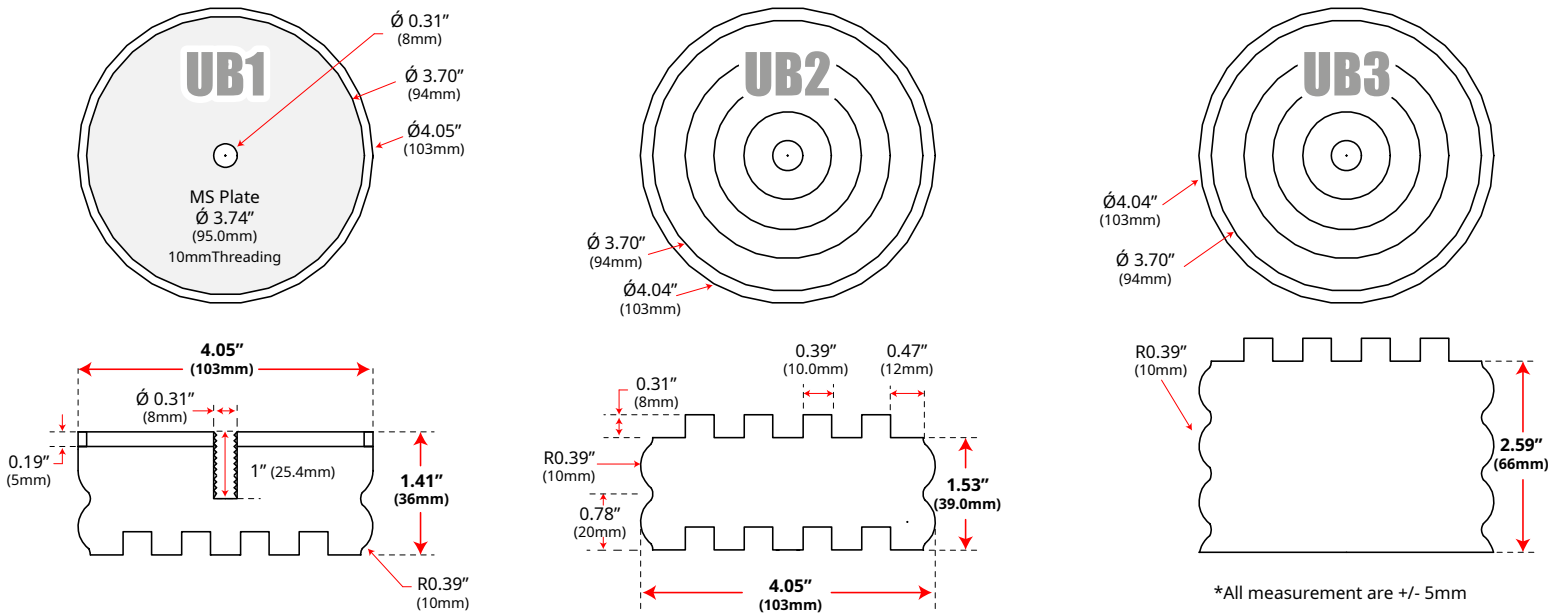

Model	UB1	UB2	UB3
Qty	Pair	Pair	Pair
Shore A Hardness	65	60	55
Material	Nature Rubber	Nature Rubber	Nature Rubber
Dimension	1.41"H x4" Diag.	1.85"H x4"Diag.	2.91"H x 4"Diag.
Interlock Depth	0.315"	0.315"	0.315"

**Module Combination Height**

Module Combination	Total Height
UB1+UB3	4" (102mm)
UB1+UB2+UB2	4.47" (114mm)
UB1+UB2+UB3	5 -5/8" (143mm)
UB1+UB2+UB2+UB3	7-1/8" (181mm)