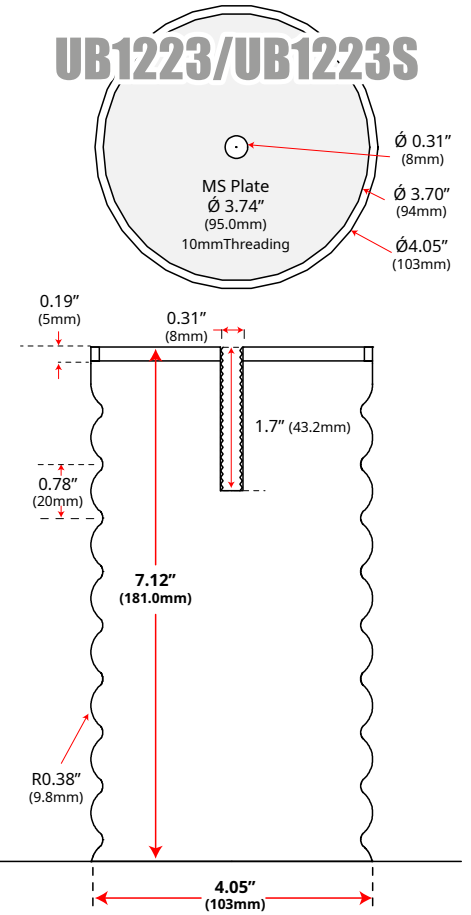

Model	UB13	UB13S	UB123	UB123S	UB1223	UB1223S
Qty	Pair	Single	Pair	Single	Pair	Single
Shore A Hardness	60		60		60	
Material	Natural Rubber		Natural Rubber		Natural Rubber	
Support Weight (pc/pair)	4500/9000lbs		4500/9000lbs		4500/9000lbs	
Dimension	4.05"H x4"Diag		5.55"H x4"Diag		7.12"H x4"Diag	

## UB123/UB123S

## UB1223/UB1223S

\*All measurement are +/- 5mm