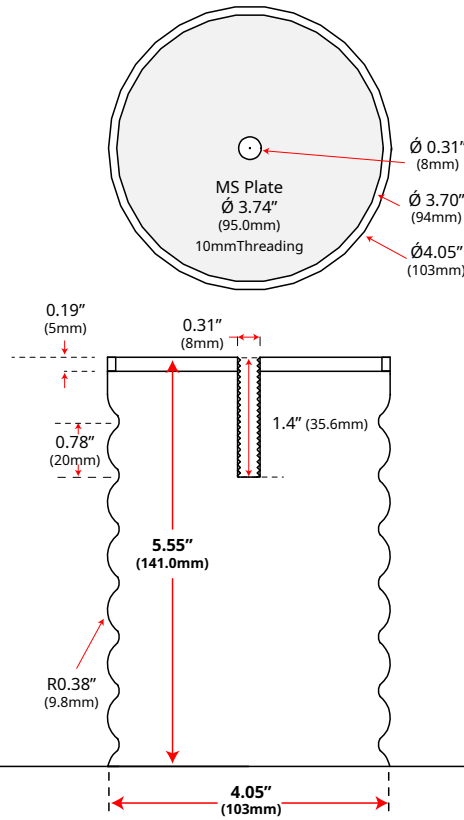

Model	UB13	UB13S	UB123	UB123S	UB1223	UB1223S
Qty	Pair	Single	Pair	Single	Pair	Single
Shore A Hardness	60		60		60	
Material	Natural Rubber		Natural Rubber		Natural Rubber	
Support Weight (pc/pair)	4500/9000lbs		4500/9000lbs		4500/9000lbs	
Dimension	4.05"H x4"Diag		5.55"H x4"Diag		7.12"H x4"Diag	

## UB1223/UB1223S

\*All measurement are +/- 5mm