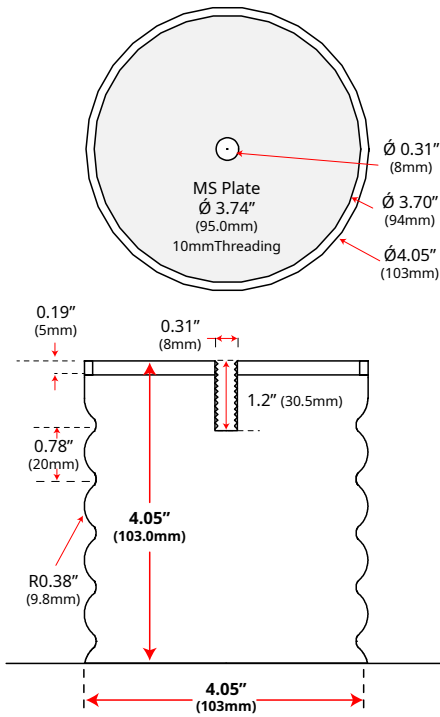

WARNING: Customers Customers require common automotive safety practices during the installations, we recommend installation be done by a professional mechanical knowledge. RubberShox hold no liability for actual automotive safety practices.

Model	UB13	UB13S	UB123	UB123S	UB1223	UB1223S
Qty	Pair	Single	Pair	Single	Pair	Single
Shore A Hardness	60		60		60	
Material	Natural Rubber		Natural Rubber		Natural Rubber	
Support Weight (pc/pair)	4500/9000lbs		4500/9000lbs		4500/9000lbs	
Dimension	4.05"H x4"Diag		5.55"H x4"Diag		7.12"H x4"Diag	

UB13/UB13S